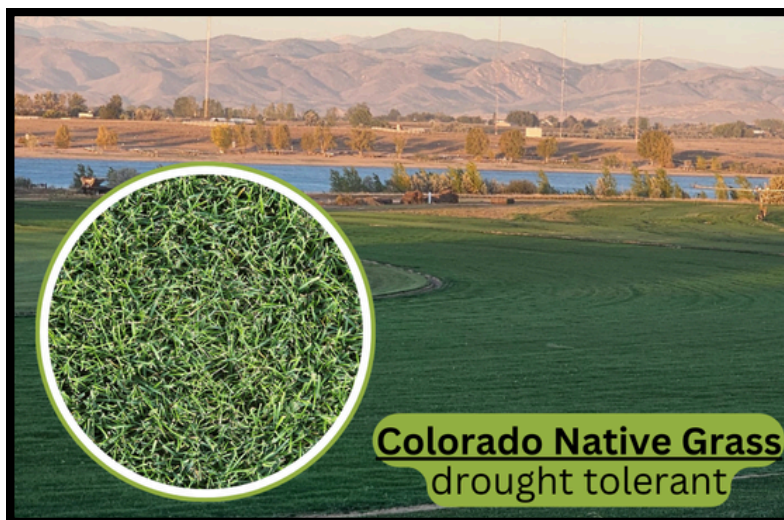

## Colorado Native Grass™ New Drought Tolerant Sod

Colorado Native Grass™ is our newest variety of sod that is drought tolerant, AND is considered a sustainable turf. This grass will help reduce your water bill and it requires less fertilizer. It is a beautiful dark green color making your yard not only look great but will also benefit the environment!

- High Quality Dark Green Color
- Stays Green Longer (in Fall) & Greens Quicker (in Spring)
- More Durable
- Great Alternative to Kentucky Blue Grass
- Saves more Water with the Bluegrass look
- Drought Tolerant
- Requires less fertilizer
- Best in full sun
- Has the water savings of Blue Grama & Buffalo Grass with the look of Bluegrass